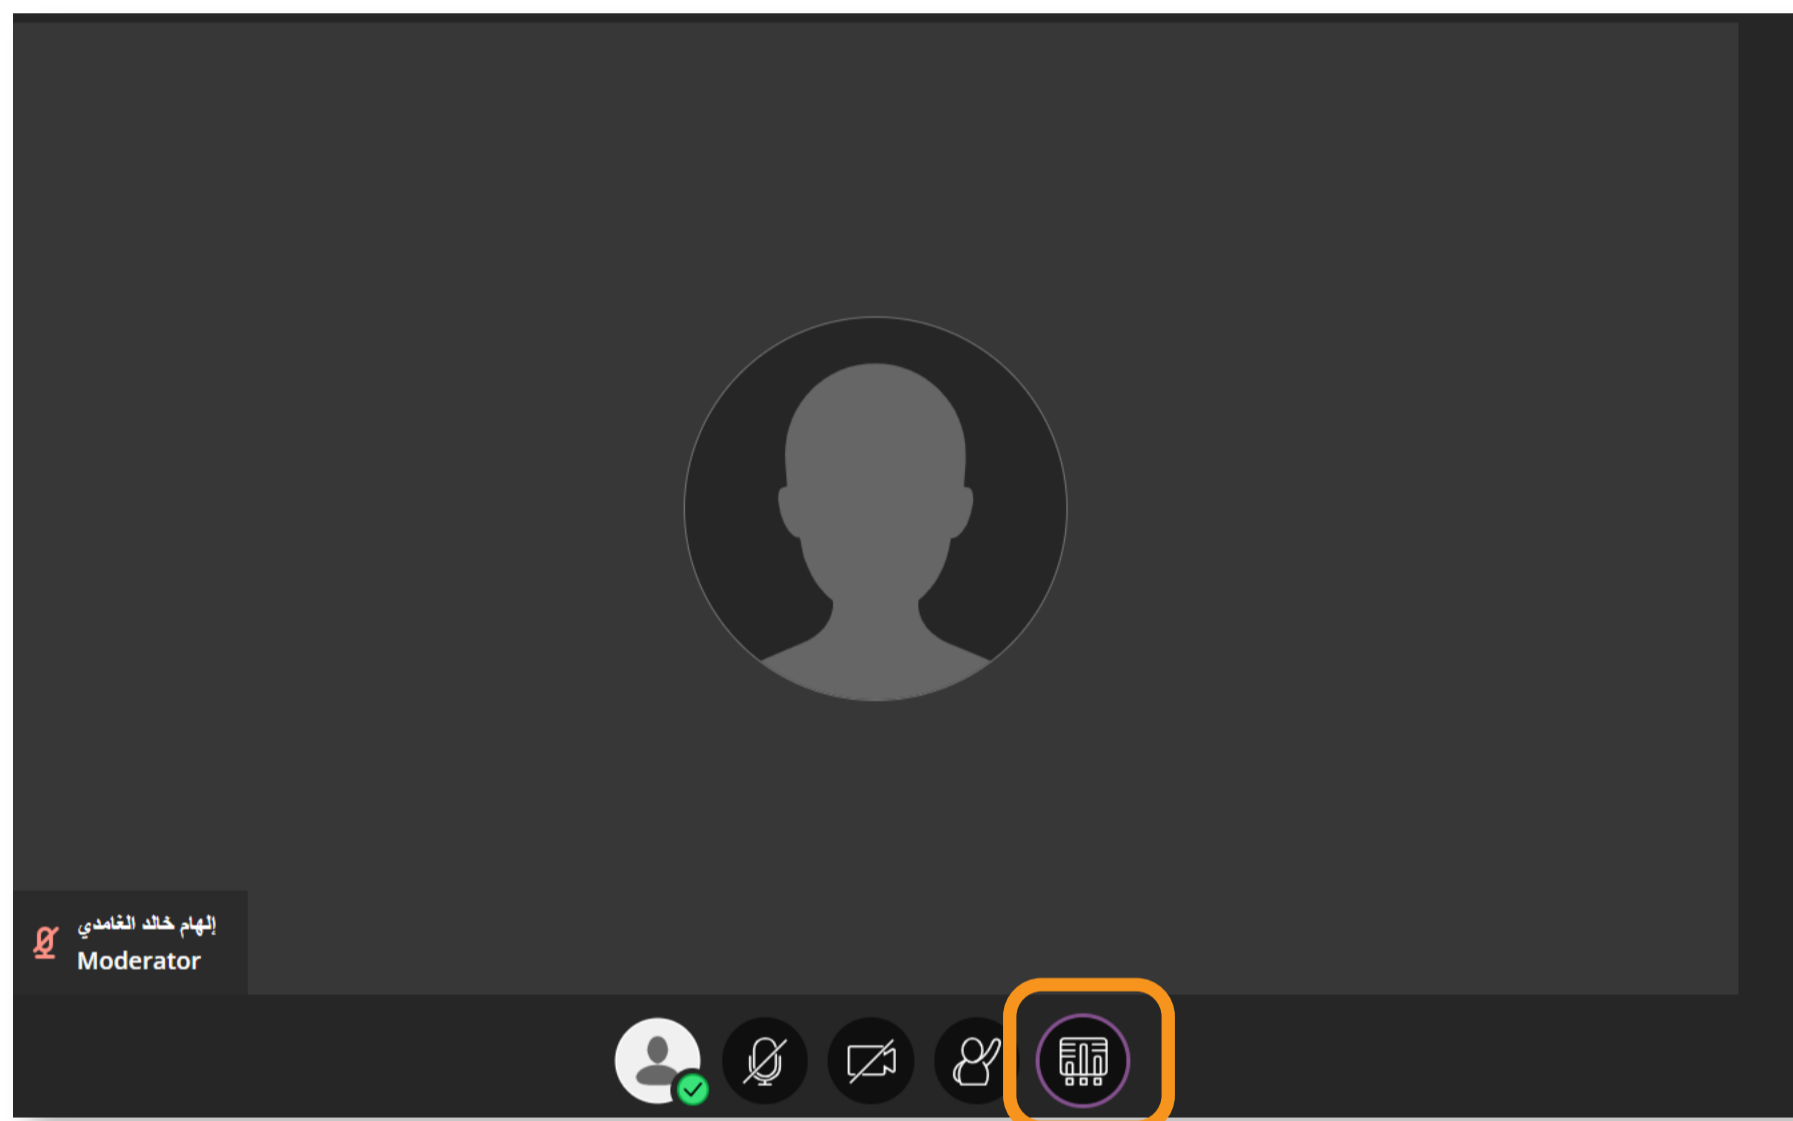

## How to vote in the poll

To vote in the virtual class poll, please follow these steps:

- 1 When a faculty member submits a poll question, it will automatically appear at the bottom of the screen.

- 2 After clicking on the poll icon, answer the question and your answer will automatically reach the faculty member.