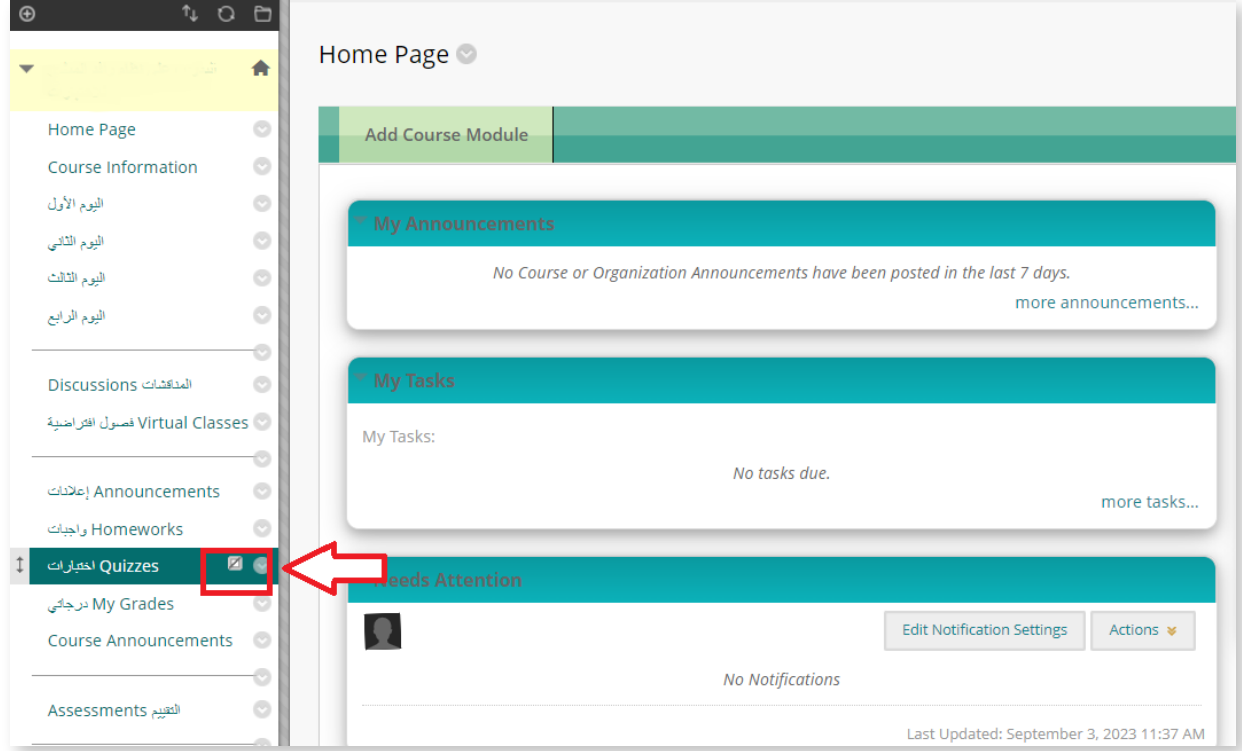

Show the Quizzes folder

When this icon  appears at the Quizzes Folder in this means the folder is hidden for the students.

In order to show the Quizzes folder, follow these steps:

- 1 Go to the hidden folder for example: Quizzes from the Home menu.

- 2 Click on the small arrow next to the folder.

- 3 Click on the option (Show link) from the appearing menu.

- 4 You can review the changes and check the folder availability for the students by choosing (Enter Students Preview) from the top right side at your Rafid page.