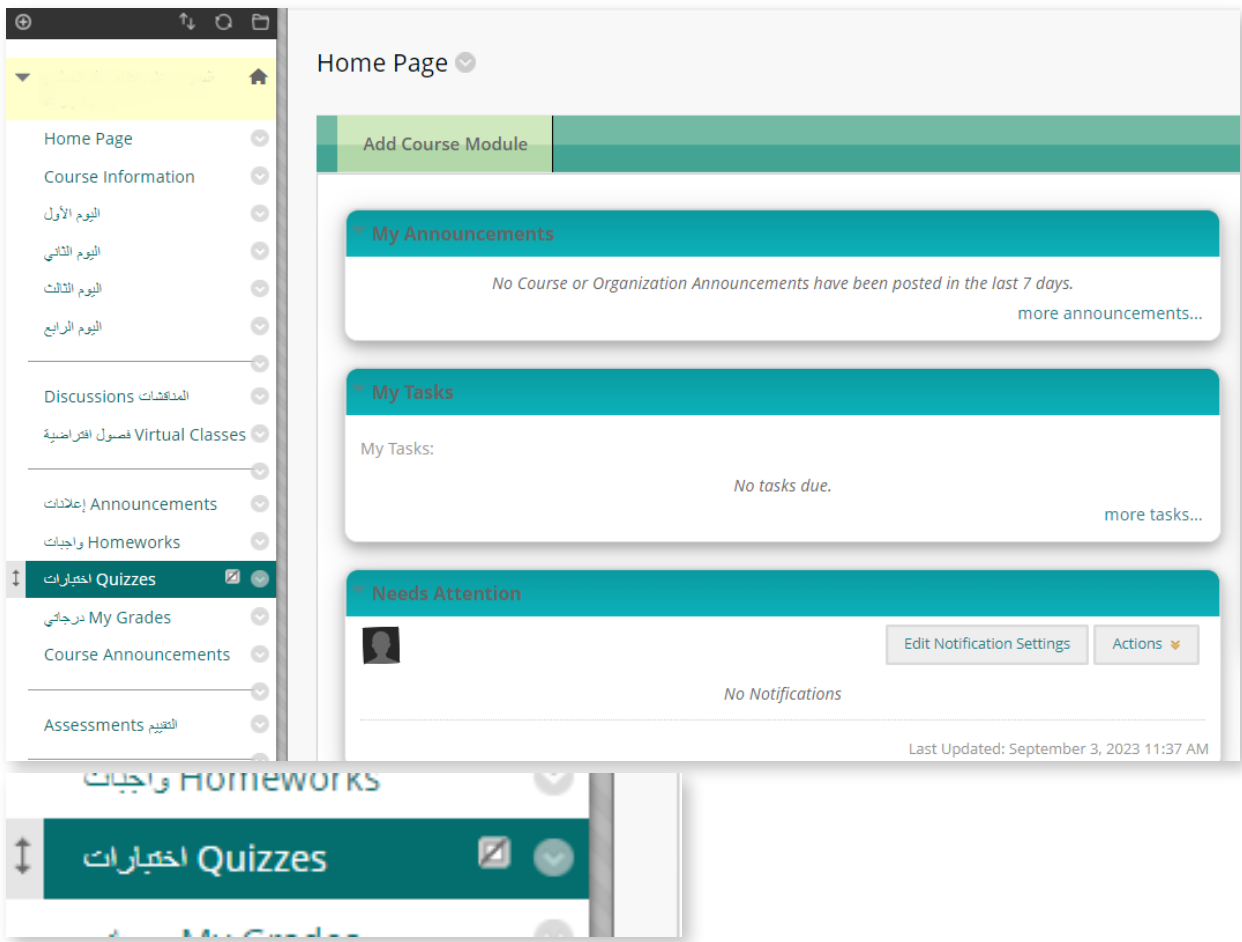

Show the Quizzes folder

When this icon  appears at the Quizzes Folder in this means the folder is hidden for the students.

In order to show the Quizzes folder, follow these steps:

- 1 Go to the hidden folder for example: Quizzes from the Home menu.

- 2 Click on the small arrow next to the folder.

- 3 Click on the option (Show link) from the appearing menu.

- 4 You can review the changes and check the folder availability for the students by choosing (Enter Students Preview) from the top right side at your Rafid page.

- 5 The student review page will appear to you, and from the home menu you can find the Quizzes folder is available.