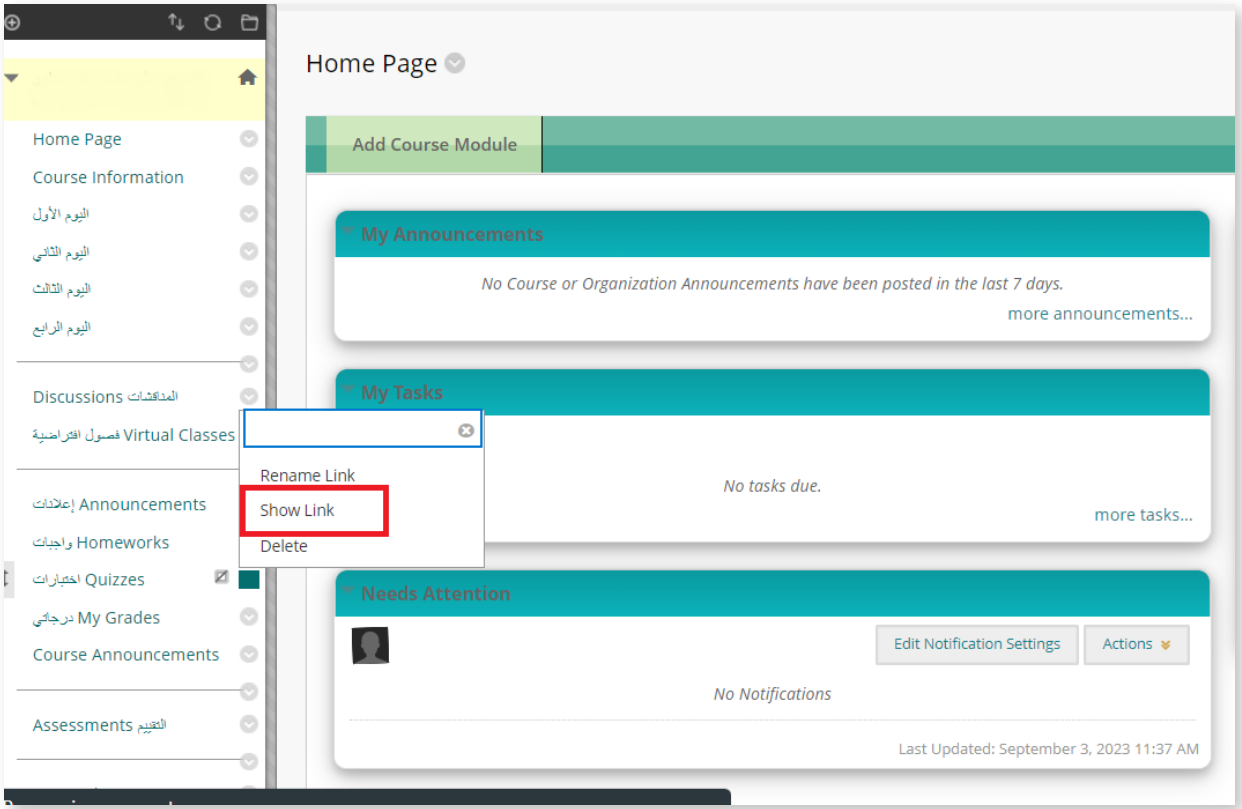

Show the Quizzes folder

When this icon  appears at the Quizzes Folder in this means the folder is hidden for the students.

In order to show the Quizzes folder, follow these steps:

- 1 Go to the hidden folder for example: Quizzes from the Home menu.

- 2 Click on the small arrow next to the folder.

- 3 Click on the option (Show link) from the appearing menu.

- 4 You can review the changes and check the folder availability for the students by choosing (Enter Students Preview) from the top right side at your Rafid page.